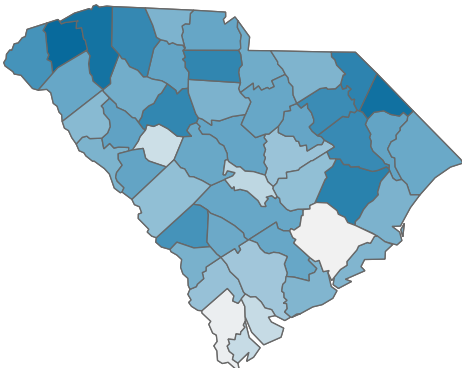

COVID-19 in South Carolina

As of 11:59 PM on 7/19/2021

Cases

604,650

Select Date Range & County to Filter Page Values
Non-Null Values Only

COUNTY

All

Past 2 weeks Confirmed

3,873

Rate of COVID-19 Cases per 10,000 population, by County
County Displayed: **South Carolina** | Dates Displayed: 3/4/2020 to 7/19/2021
[Use County Filter Above to View ZIP Code Counts](#)

Find your ZIP

All

Reported COVID-19 Cases, by Week of Report
County Displayed: **South Carolina** | Dates Displayed: 3/4/2020 to 7/19/2021

County Displayed: **South Carolina** | Dates Displayed: 3/4/2020 to 7/19/2021
Note: Data is suppressed for fewer than 5 cases